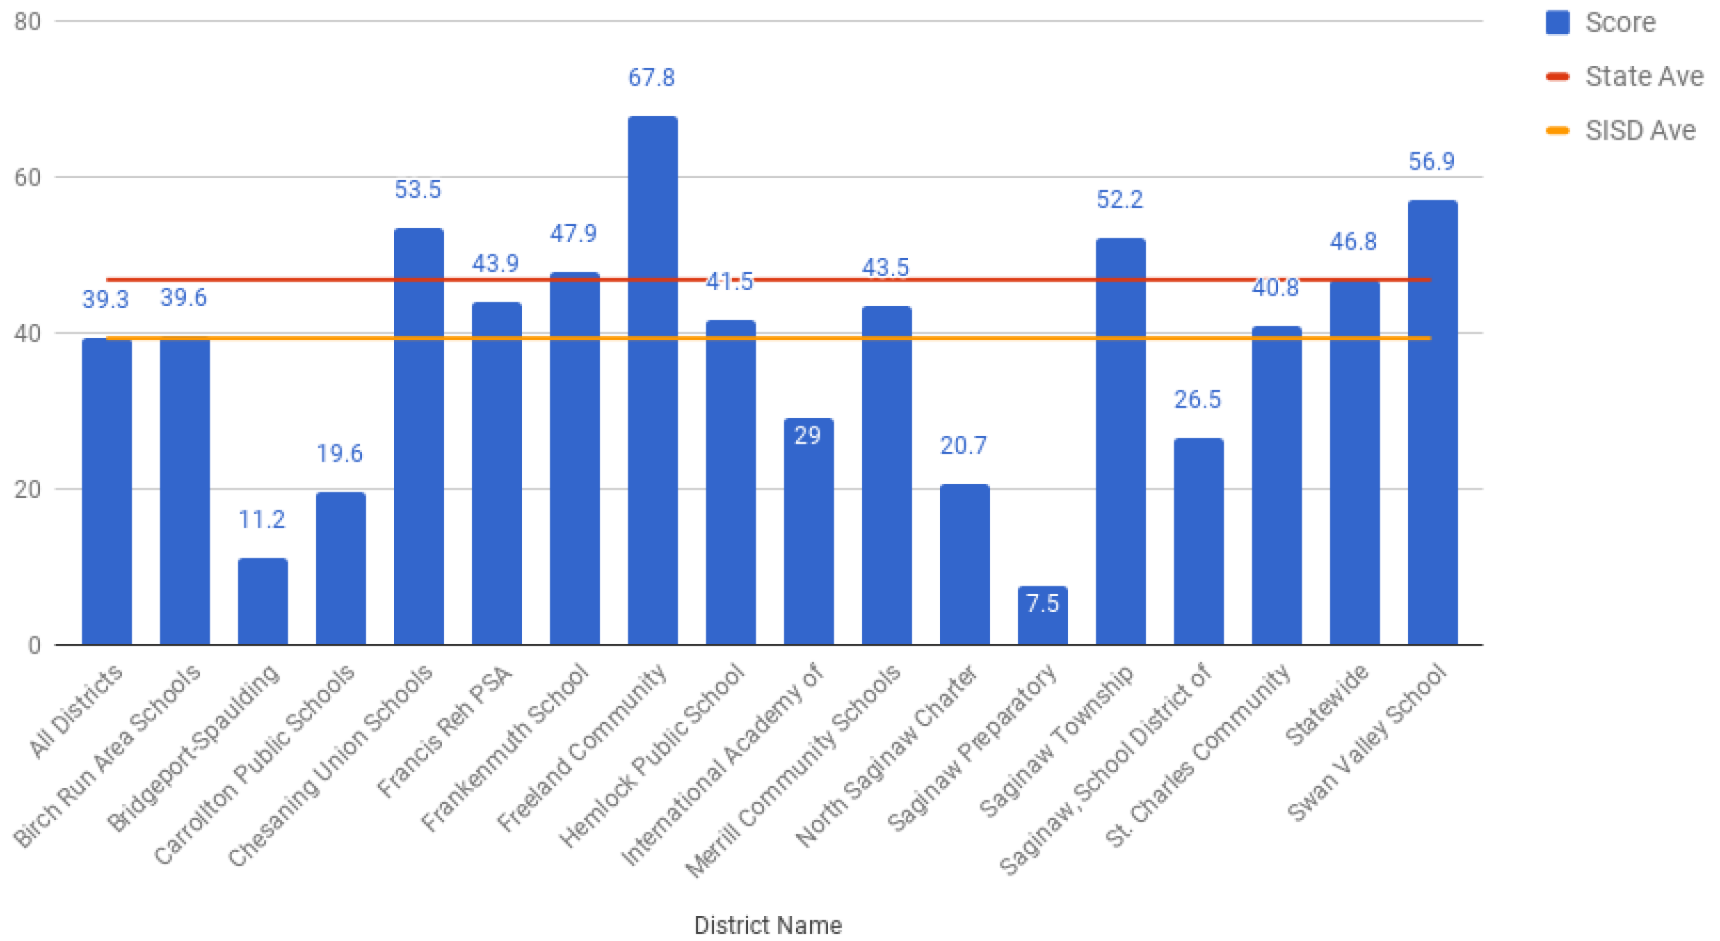

SISD Grade 3 Math M-STEP Spring 2017