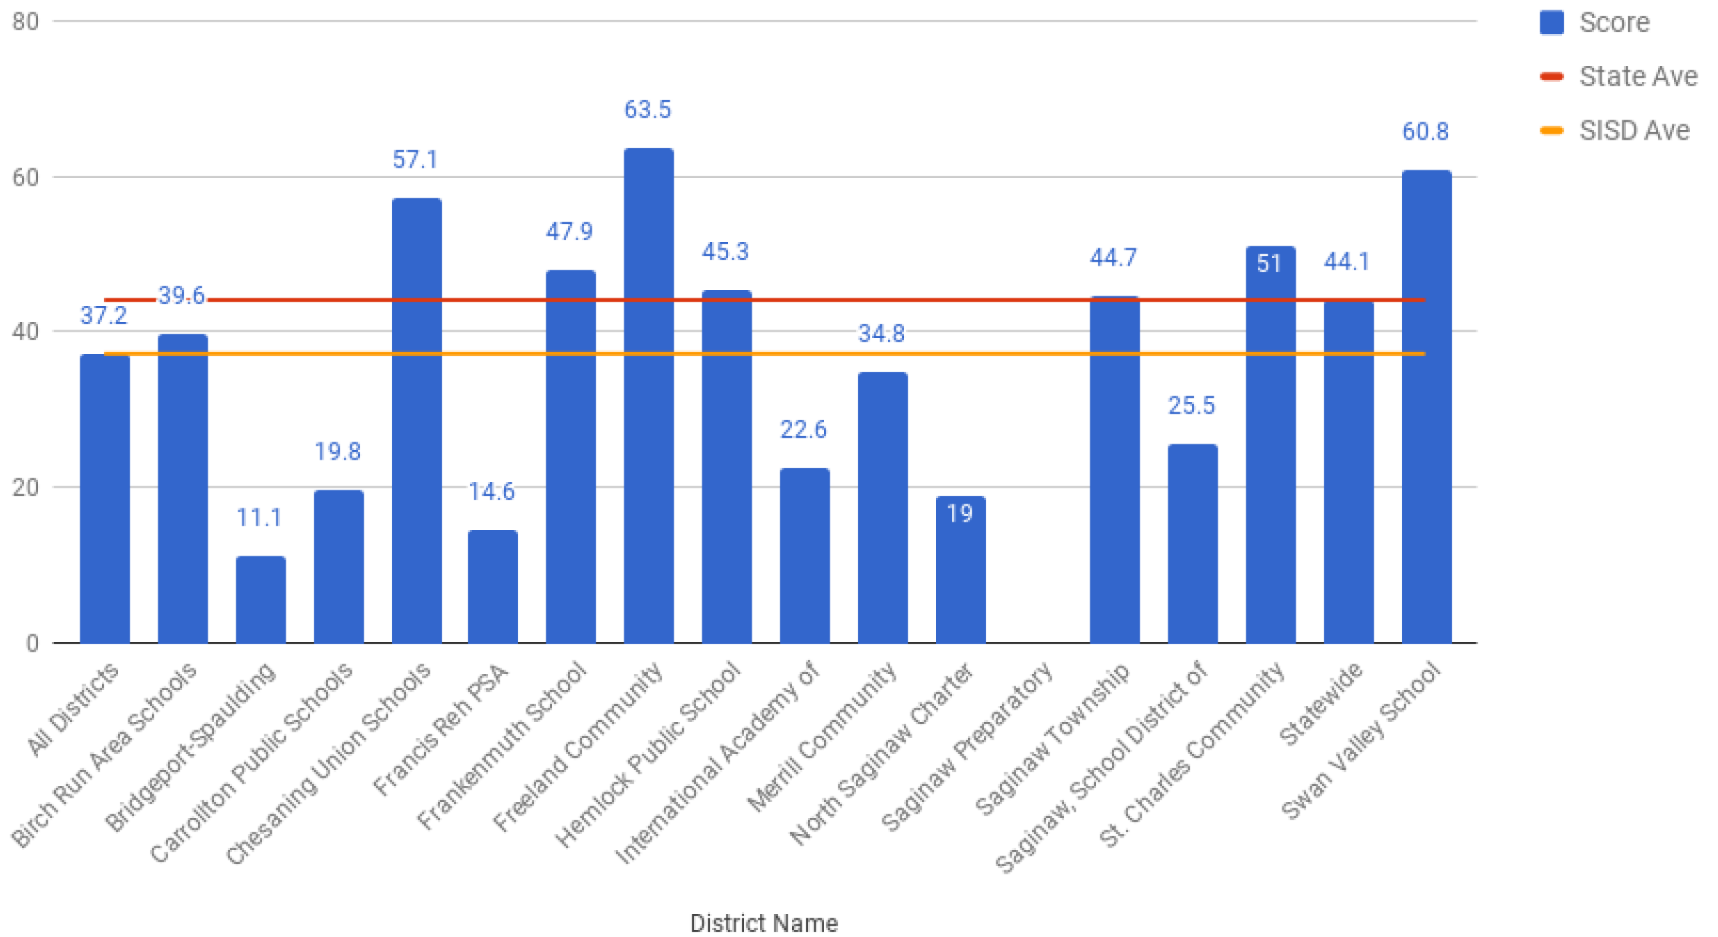

### SISD Grade 3 ELA M-STEP Spring 2017