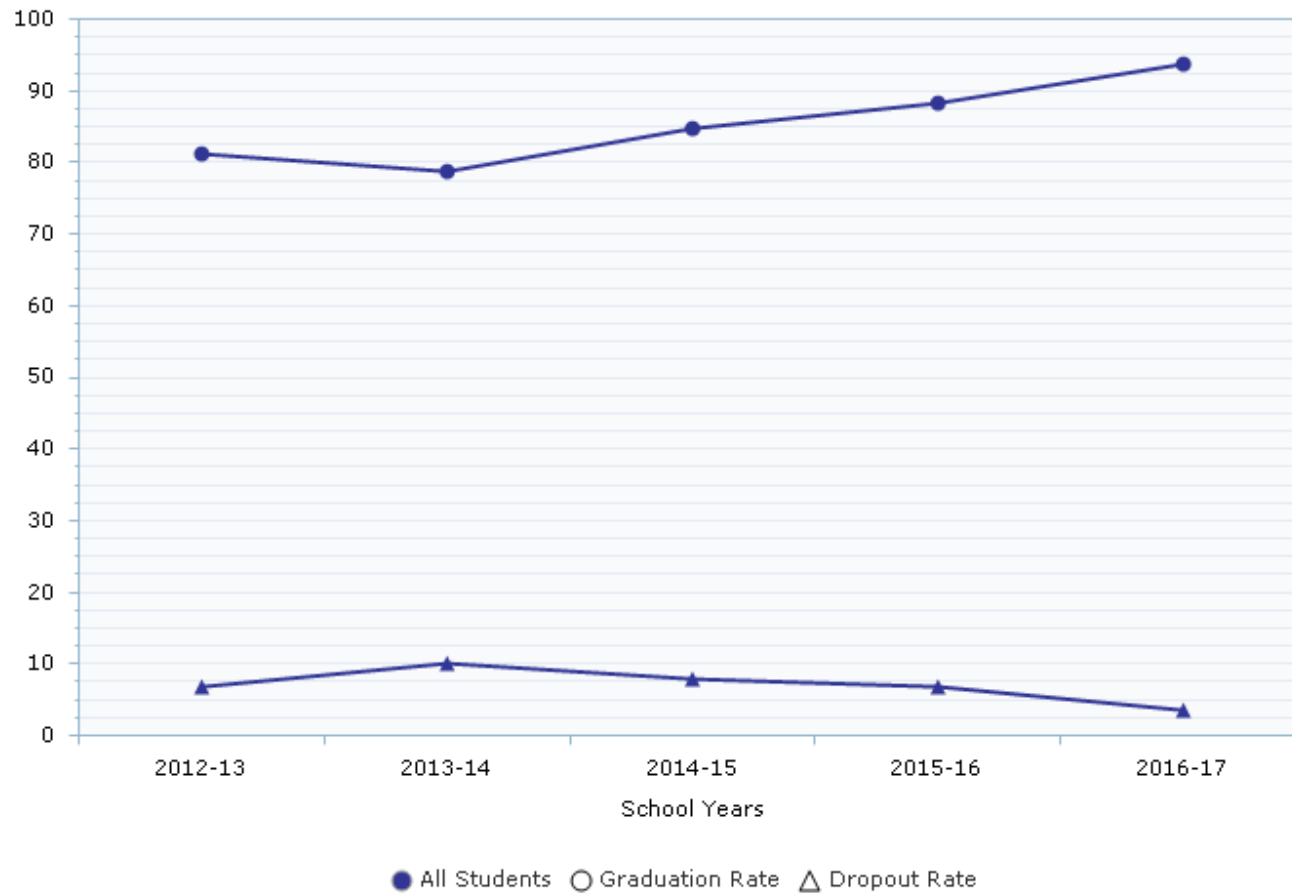

2016-17 Graduation Dropout Trend

Arthur Hill High School (00125): 4-Year (2017 Graduation Cohort) / All Students

2016-17 Graduation Dropout Trend

Arthur Hill High School (00125): 4-Year (2017 Graduation Cohort) / All Students