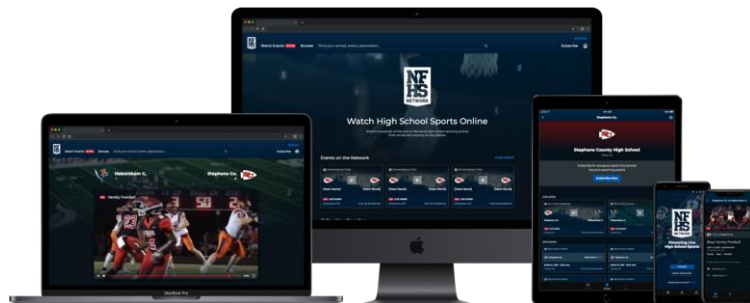

WATCH ARTHUR HILL, SAGINAW HIGH & SASA ATHLETICS ALL YEAR LONG

**Watch the Lumberjacks, Trojans and Dragons on the NFHS Network!
The NFHS Network is your home for LIVE SPSPD athletics.**

Get unlimited access to watch all SPSPD High School events this year on the NFHS Network. We've invested in new technology that will bring you every game from our gyms LIVE.

Full access to ALL content on the Network:

- All of your school's live and on-demand sports broadcasts
- All other sporting events from around the Nation

Friends and family members who can't make the game will never miss a play again!